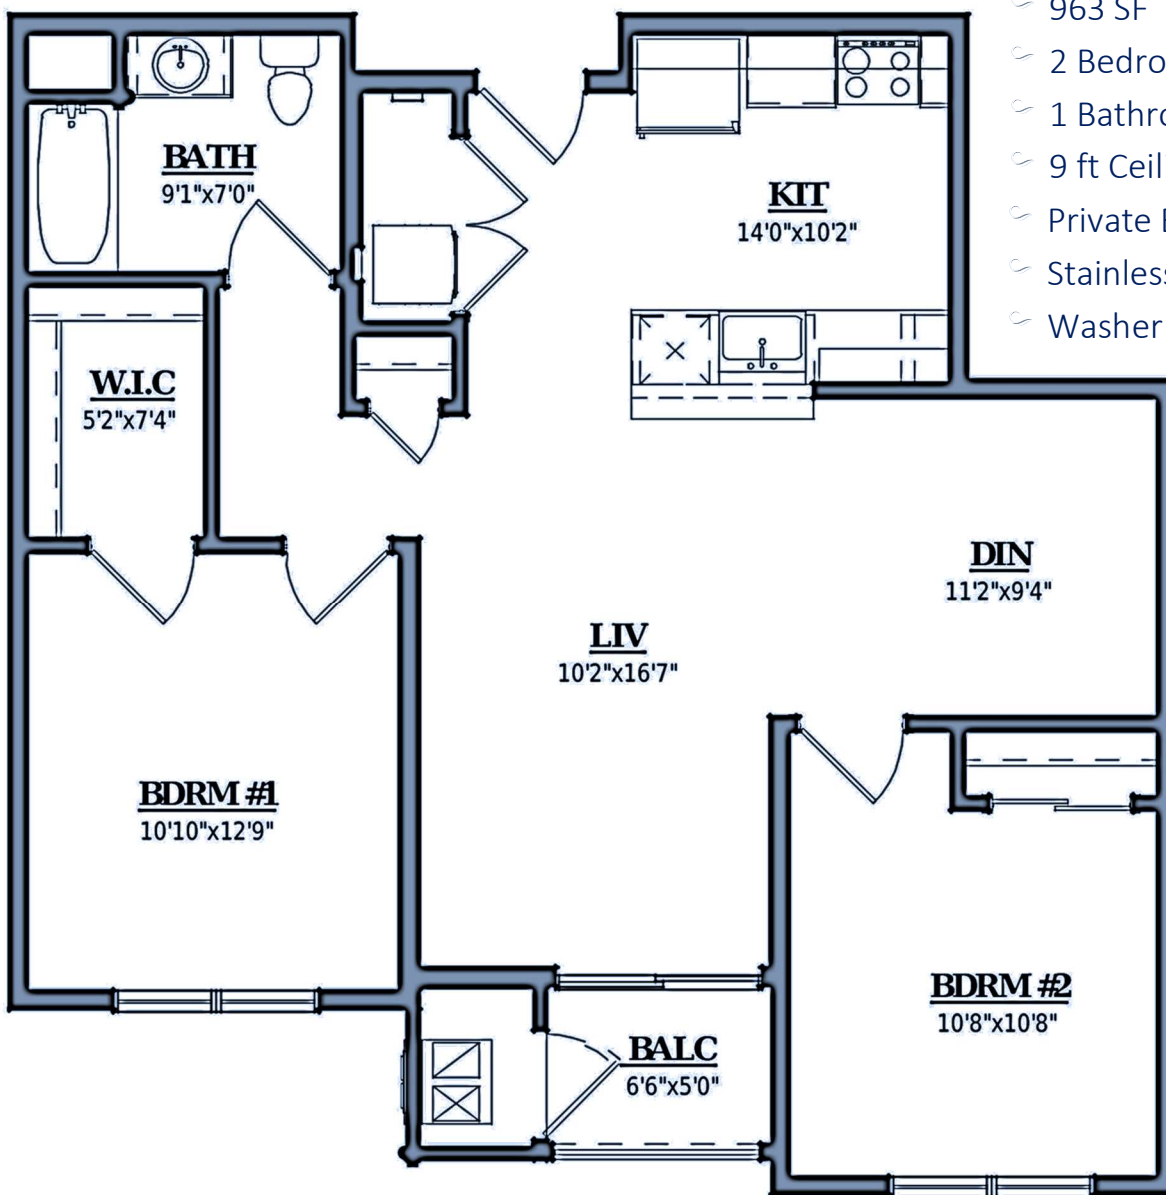

## The Avalon

- 963 SF
- 2 Bedrooms
- 1 Bathroom
- 9 ft Ceilings
- Private Balcony
- Stainless Steel Appliances
- Washer and Dryer