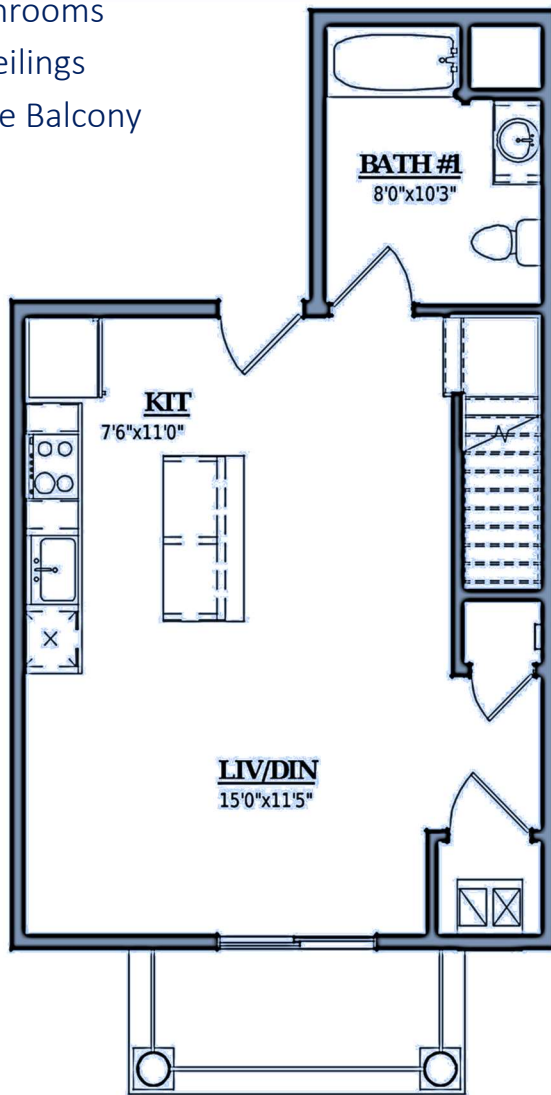

## The Lighthouse

- ~ 1,005 SF
- ~ 1 Bedroom
- ~ 2 Bathrooms
- ~ 9 ft Ceilings
- ~ Private Balcony
- ~ Stainless Steel Appliances
- ~ Washer and Dryer

First Floor - 564 SF

Second Floor - 441 SF