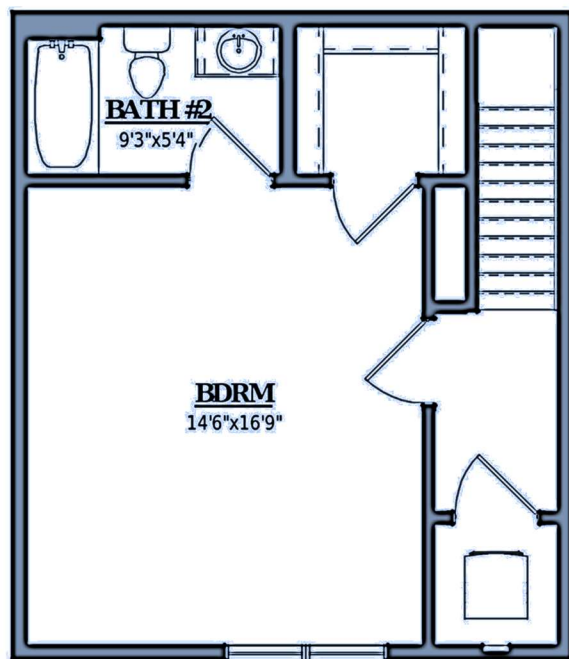

## The Lighthouse

- ~ 1,005 SF
- ~ 1 Bedroom
- ~ 2 Bathrooms
- ~ 9 ft Ceilings
- ~ Private Balcony
- ~ Stainless Steel Appliances
- ~ Washer and Dryer

First Floor - 564 SF

Second Floor - 441 SF